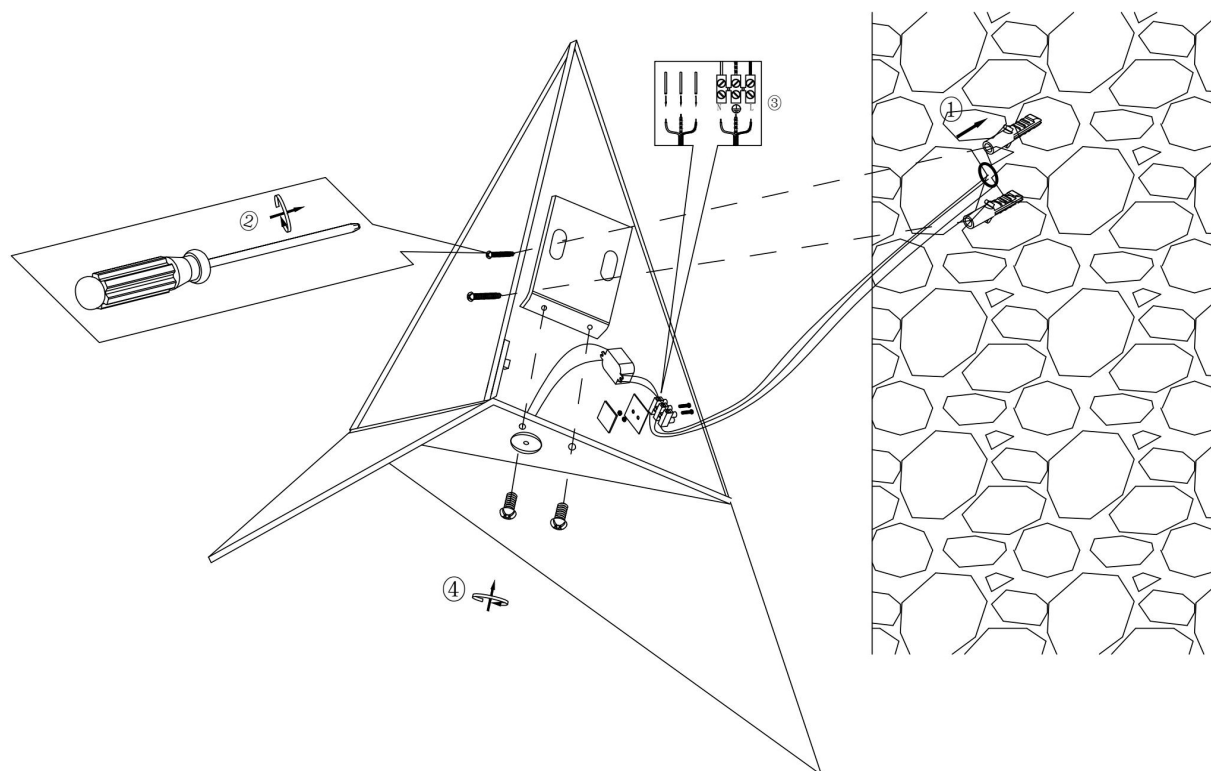

## Instruction

### C808WL-L3W

MAX 3W  
100 Lumen

Model: C808WL-L3W  
Collection: Ceiling & Wall  
Series: Trame  
Wall Lamps

This product contains a light source of energy efficiency class G