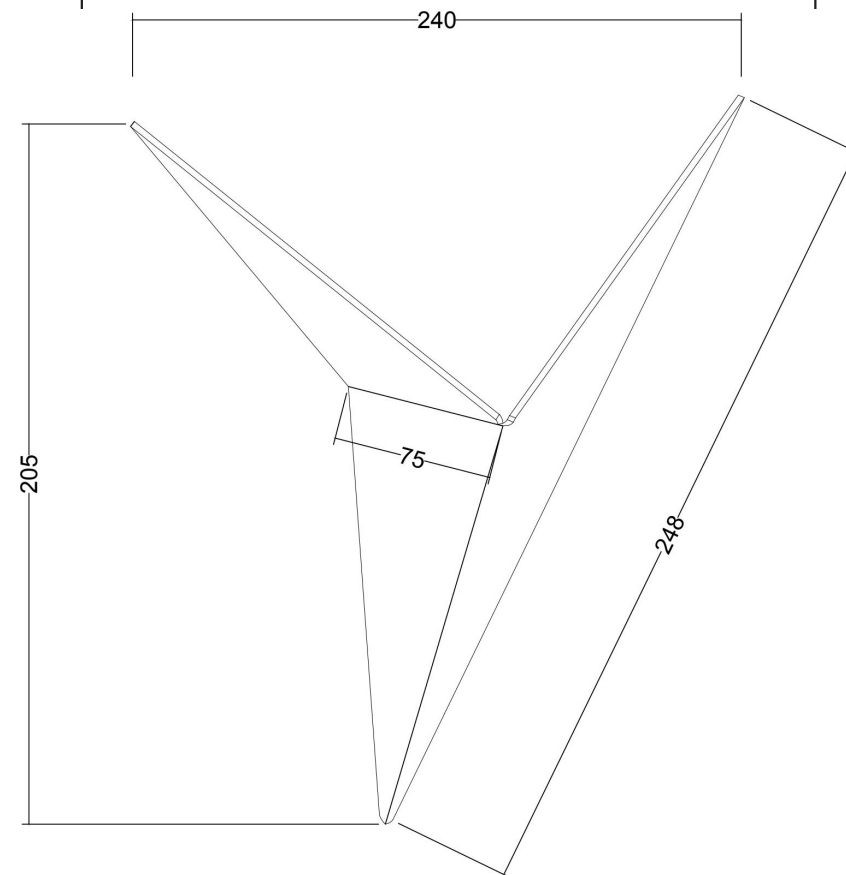

## Instruction

### C808WL-L3W

MAX 3W  
100 Lumen

Model: C808WL-L3W  
Collection: Ceiling & Wall  
Series: Trame  
Wall Lamps

This product contains a light source of energy efficiency class G